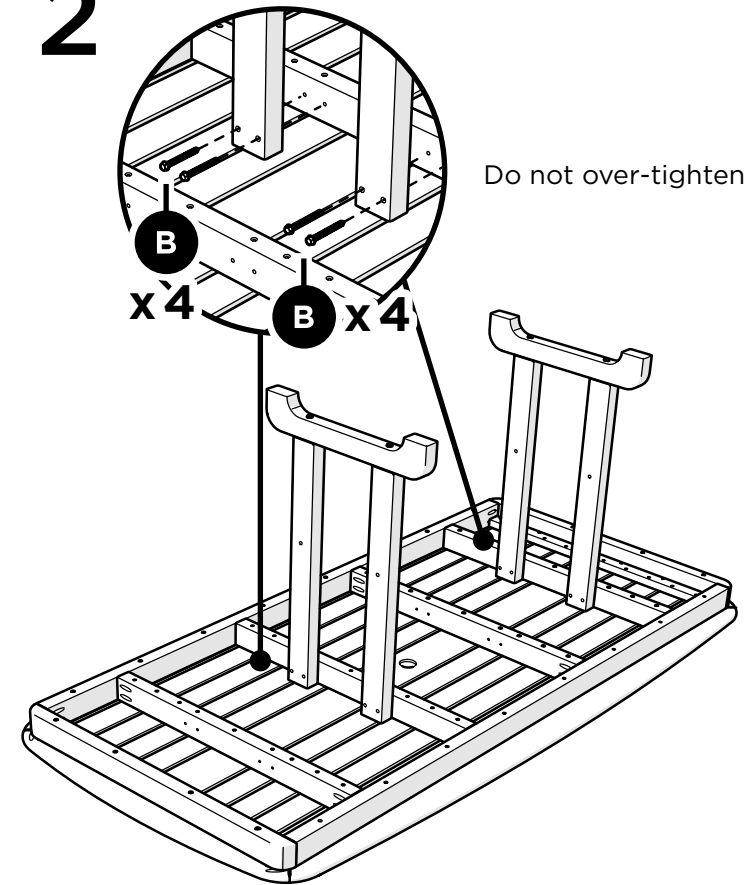

TOOLS

PARTS

A x 16

B x 16

Something missing?
Call (833) 665-6300

1

2

3

4

POLYWOOD