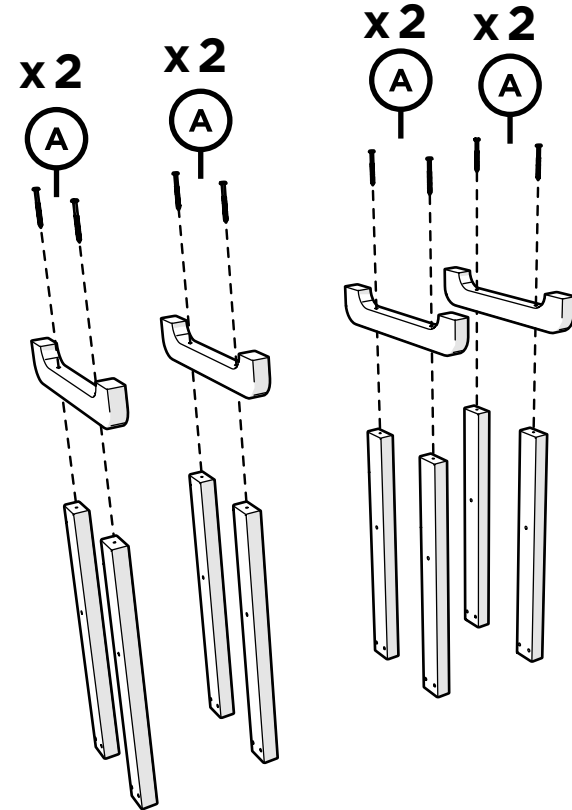

A x 16

B x 16

Something missing?
Call (833) 665-6300

1