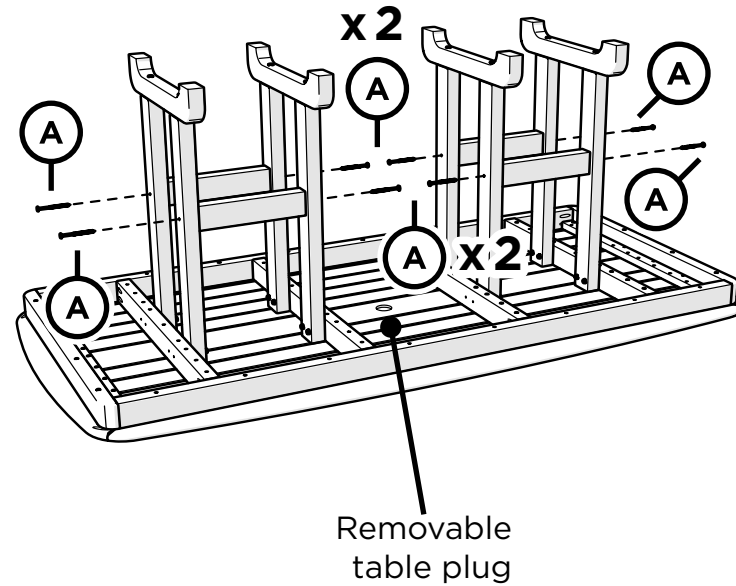

TOOLS

PARTS

A x 16

B x 16

Something missing?
Call (833) 665-6300

1

2

3

4

POLYWOOD