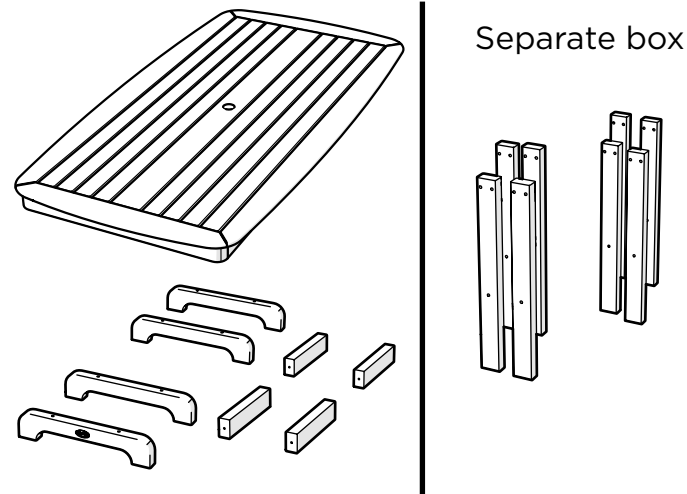

TOOLS

4mm T-handle hex key (included)

3/8" wrench (not included)

PARTS

A x 16

3" Screw — H.27X3

B x 16

2.5" Screw — HHW14X2.5