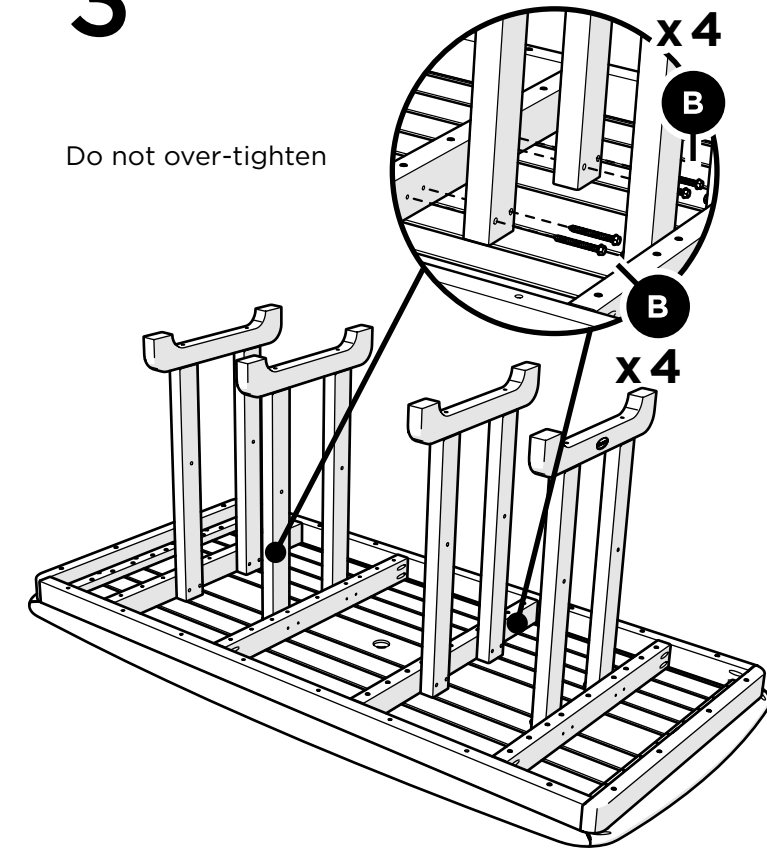

TOOLS

PARTS

A x 16

B x 16

Something missing?
Call (833) 665-6300

1

2

3

4

POLYWOOD