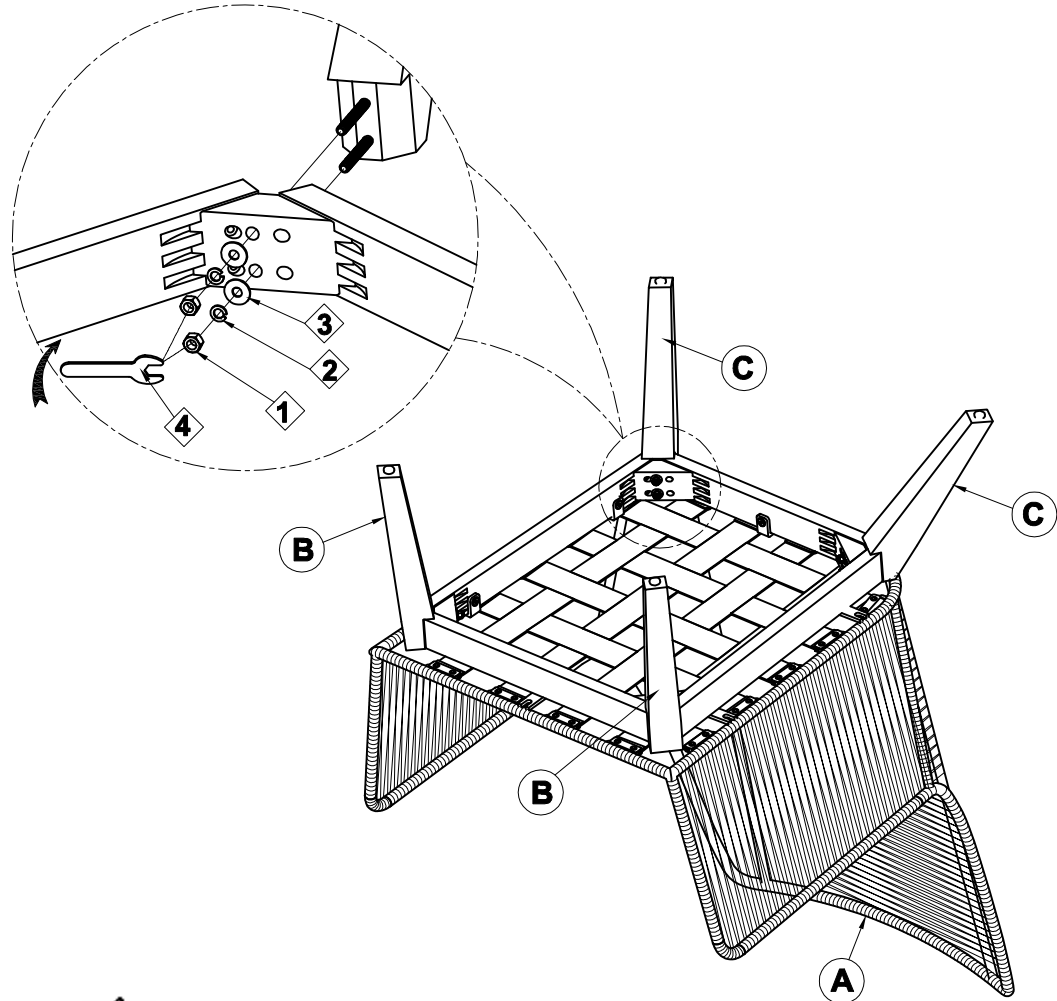

SKU
E50499415

MARCO POLO LOUNGE CHAIR

Assembly Instructions

DO NOT TIGHTEN BOLTS / SCREWS UNTIL ALL HAVE BEEN SLIGHTLY THREADED

A x 1

B x 2

C x 2

LIST OF HARDWARE

NO.	HARDWARE	QTY.
1	Nuts 	08
2	S.S. Spring Washer 	08
3	S.S Washer 	08
4	Spanner 	01

WARNING! DO NOT use this table or chair in any other way that it is designed for. Tables are to be sat next to or at, they are not designed to hold human weight on top of the table. Chairs must only be sat on by 1 person at a time with a maximum of 300 LBS / 136 KGS. All chair legs MUST remain on the ground at all times. Do not sit on the tops of chair or sofa backs. Do not sit or stand on chair arms. DO NOT permit anyone to climb on to, jump on or off or use any of this furniture as a step ladder. ALWAYS SUPERVISE CHILDREN, Children are your responsibility. NEVER permit children to play on or under any furniture. Failure to follow this Warning, may lead to: loss of property, severe bodily injury and death.