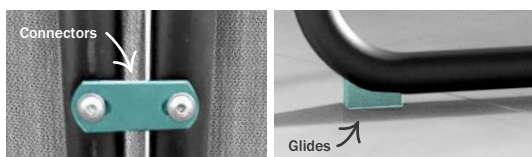

INFINITI AIR

SENSATION SLING | ALUMINUM

Infiniti's generous proportions and simple design make it adaptable to all kinds of environments, space designs, and functional requirements. Crafted with Homecrest's elastomeric Sensation sling fabric, Infiniti offers a luxurious sit, as well as exceptional shape retention and surface memory, without the maintenance that comes with a traditional cushion. Paired with the adaptable Infiniti tables, this collection offers flexibility and the incomparable quality of Homecrest's American manufacturing.

A 21350

H: 34.5" W: 26.5" D: 34"
Seat Ht: 18.5" Arm Ht: N/A

A 21120

H: 18" W: 26.5" D: 25.5"
Seat Ht: N/A Arm Ht: N/A

A 21300

H: 34.5" W: 26.5" L: 52.5"
Seat Ht: 18.5" Arm Ht: N/A

361235

H: 21" W: 12" L: 35"

362844

H: 18" W: 28" L: 44"

3610021 - End Table Height

H: 21" W: 34" L: 23.5"

PRODUCT FEATURE

This collection comes with optional connectors. These easy-to-install hidden connectors help maintain a desired seating configuration. All units come standard with black floor glides.

Available in: **A** Air

AVAILABLE FABRIC OPTIONS

Air collections are available in Sensation sling fabrics only. Look for the air collection "A" icon.