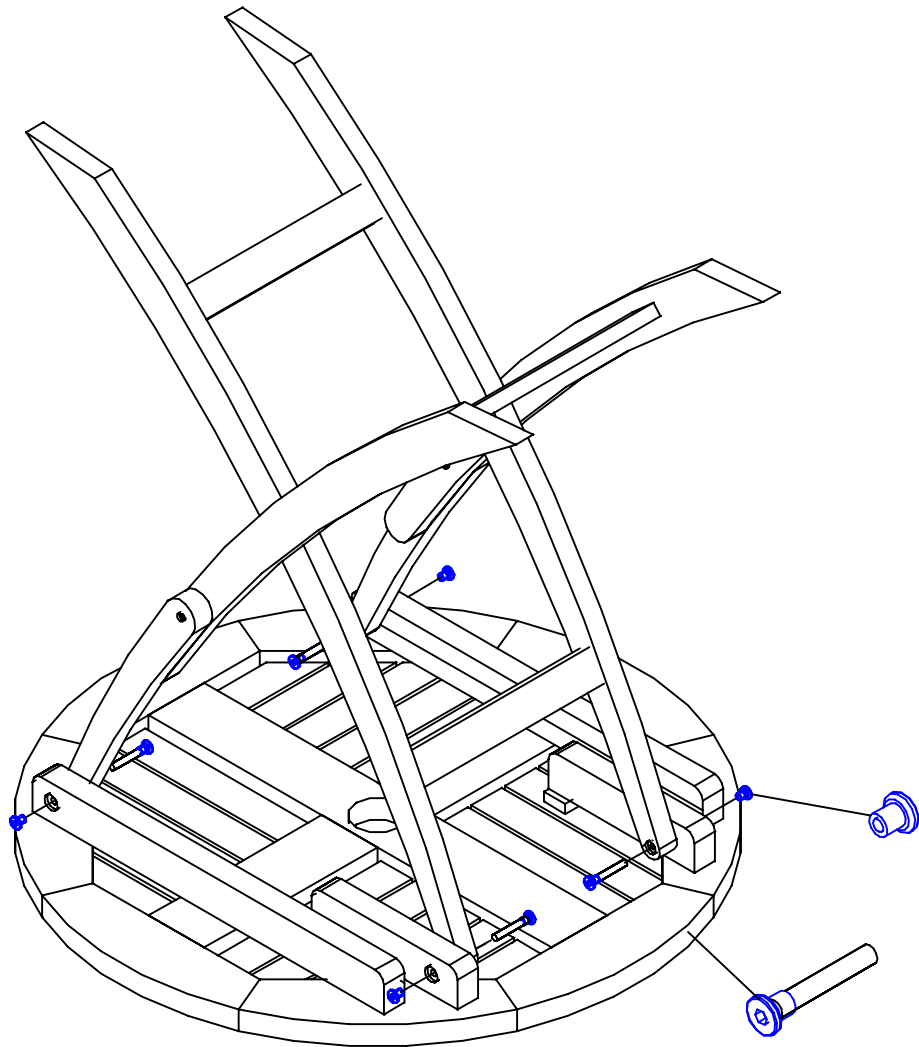

ASSEMBLY INSTRUCTION:
HLT083B2

HARDWARE

Bolt 6x35: 4Pcs

Cap nut 6X9: 4 Pcs

**Allen key M4: 2pcs*