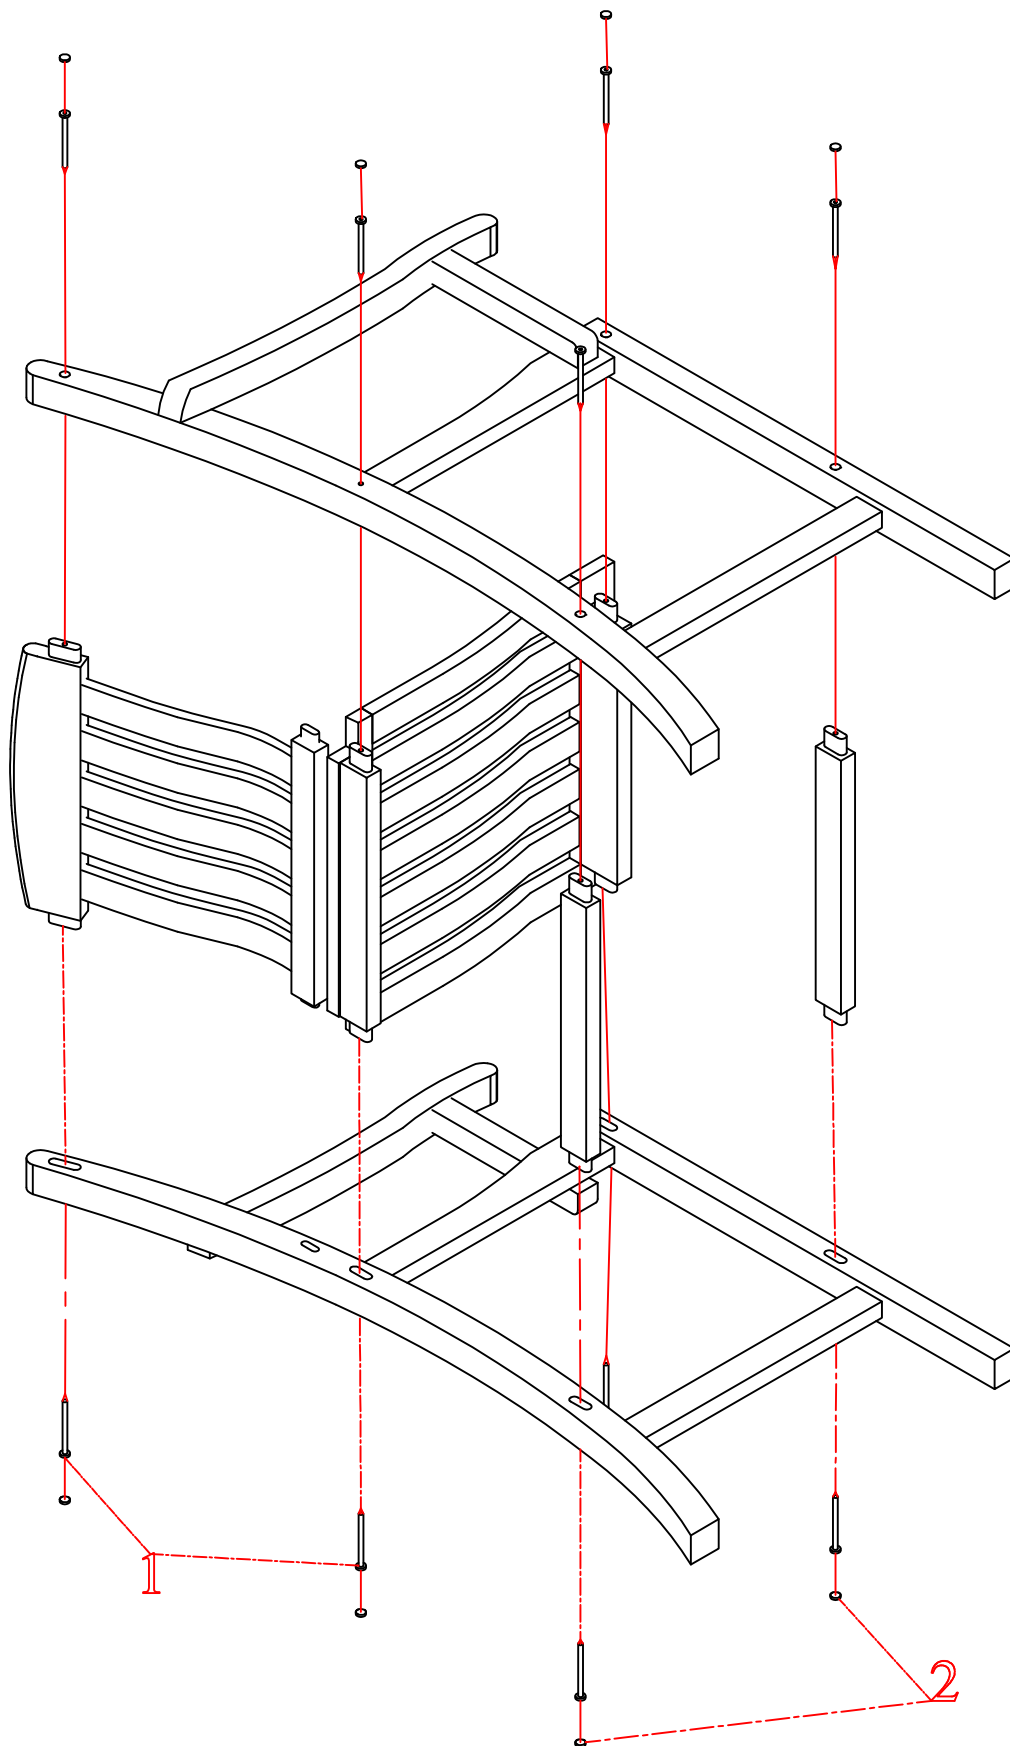

ASSEMBLY INSTRUCTION HLAC594

1 / F-SCREW 7X70 =10PCS

2 / Nút gỗ trám lỗ bulong: 10pcs

*Allen key =2pcs