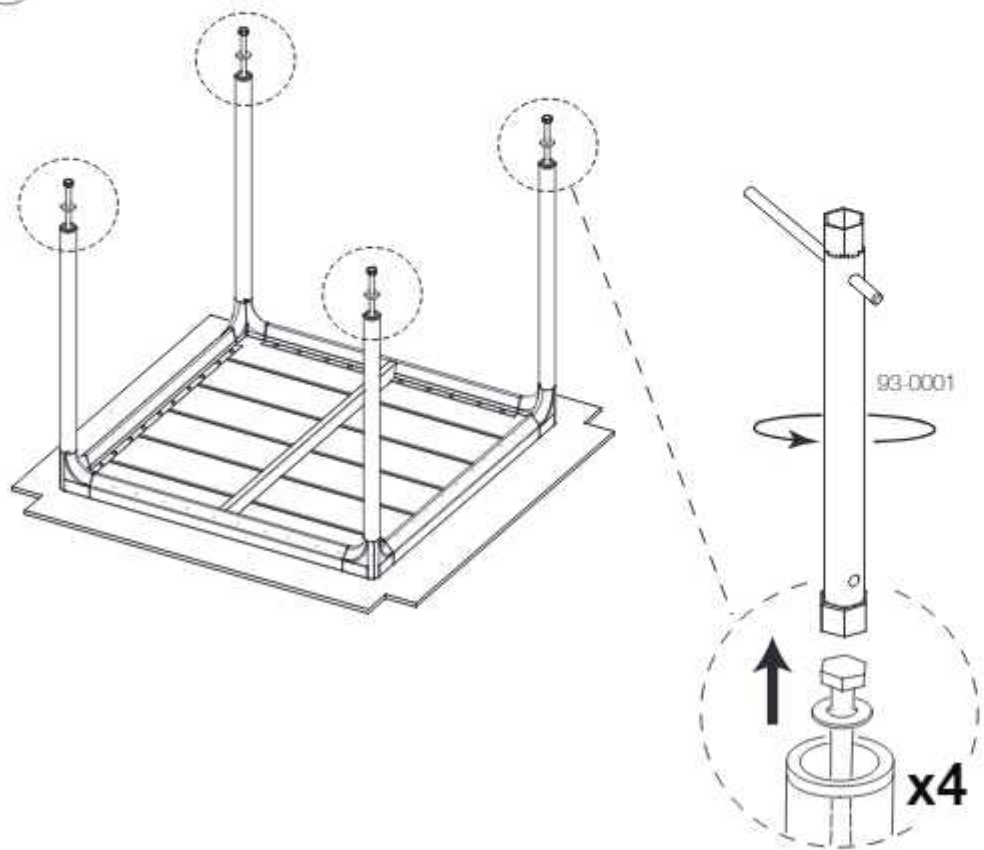

HOUE

FOUR LEG EXTENSION
COUNTER HEIGHT TABLE

DESIGN BY
HENRIK PEDERSEN

12828-000X

1

2

3