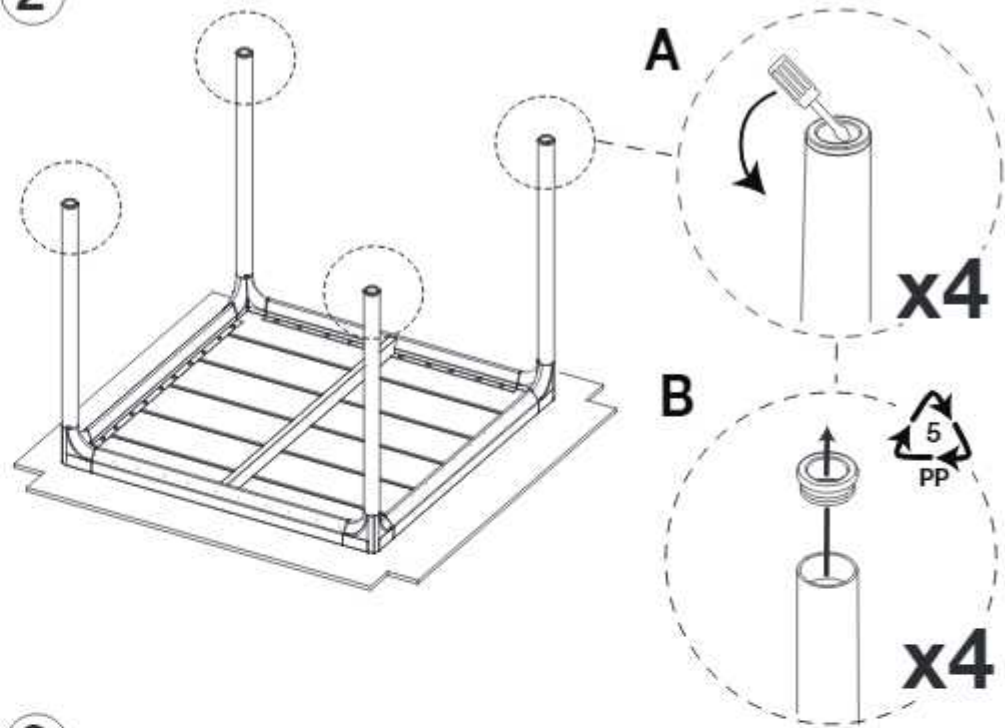

HOUE

FOUR LEG EXTENSION
COUNTER HEIGHT TABLE

DESIGN BY
HENRIK PEDERSEN

12828-000X

1

2

3