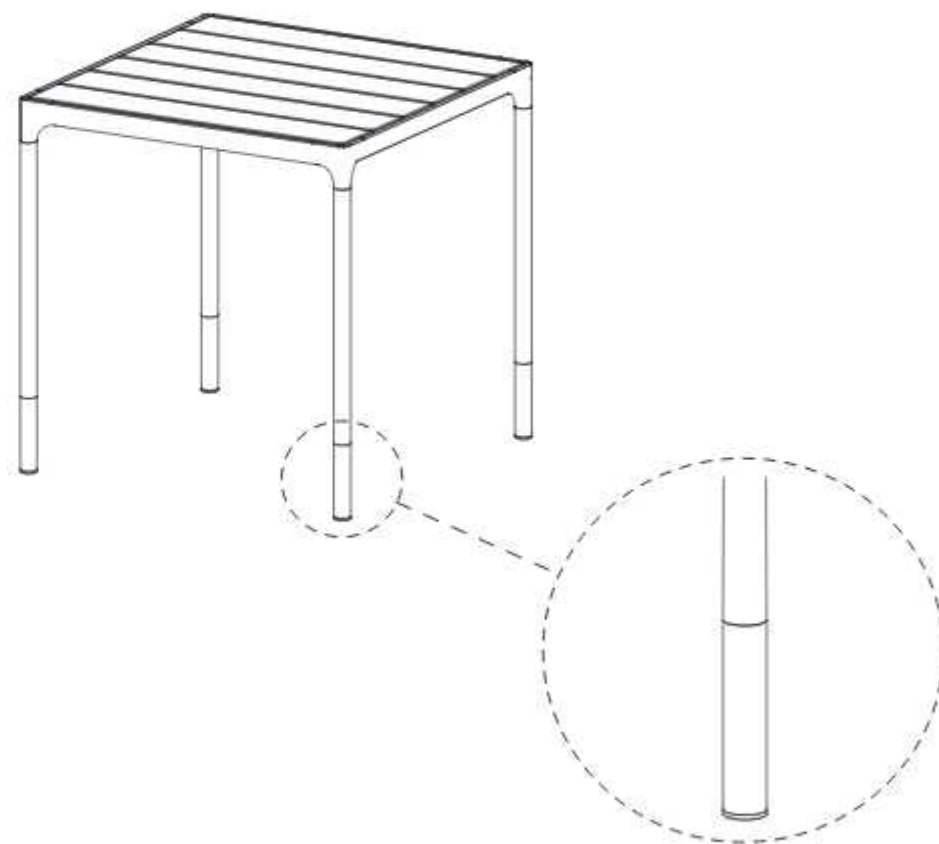

HOUE

FOUR LEG EXTENSION
COUNTER HEIGHT TABLE

DESIGN BY
HENRIK PEDERSEN

12828-000X

1

2

3