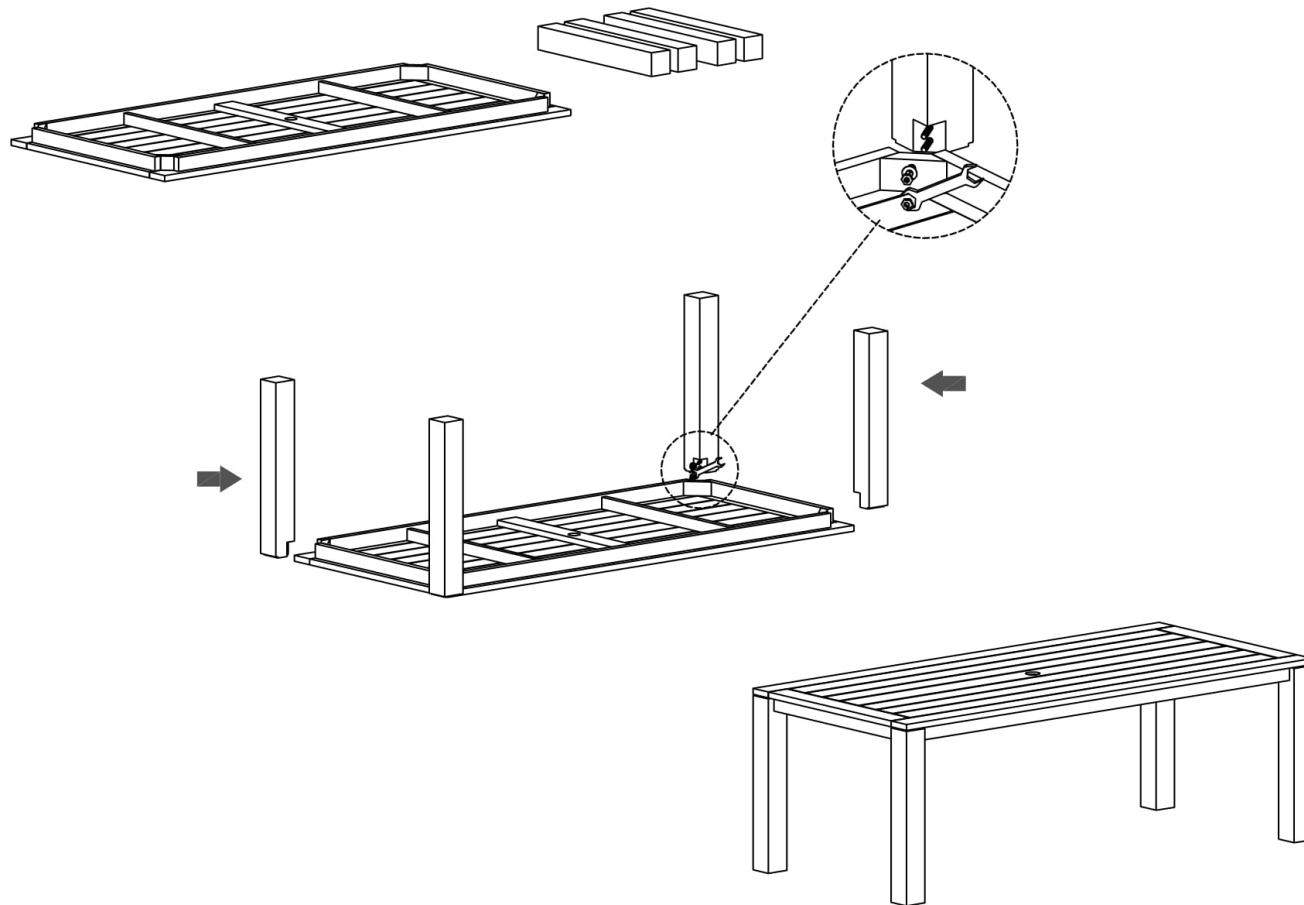

PART LIST

HARDWARE LIST

HARMONIA
LIVING

SKU :
HL-CLSC-TK-8RCDT

PRODUCT NAME :
Classic Teak 8-Seater
Rectangular Dining Table