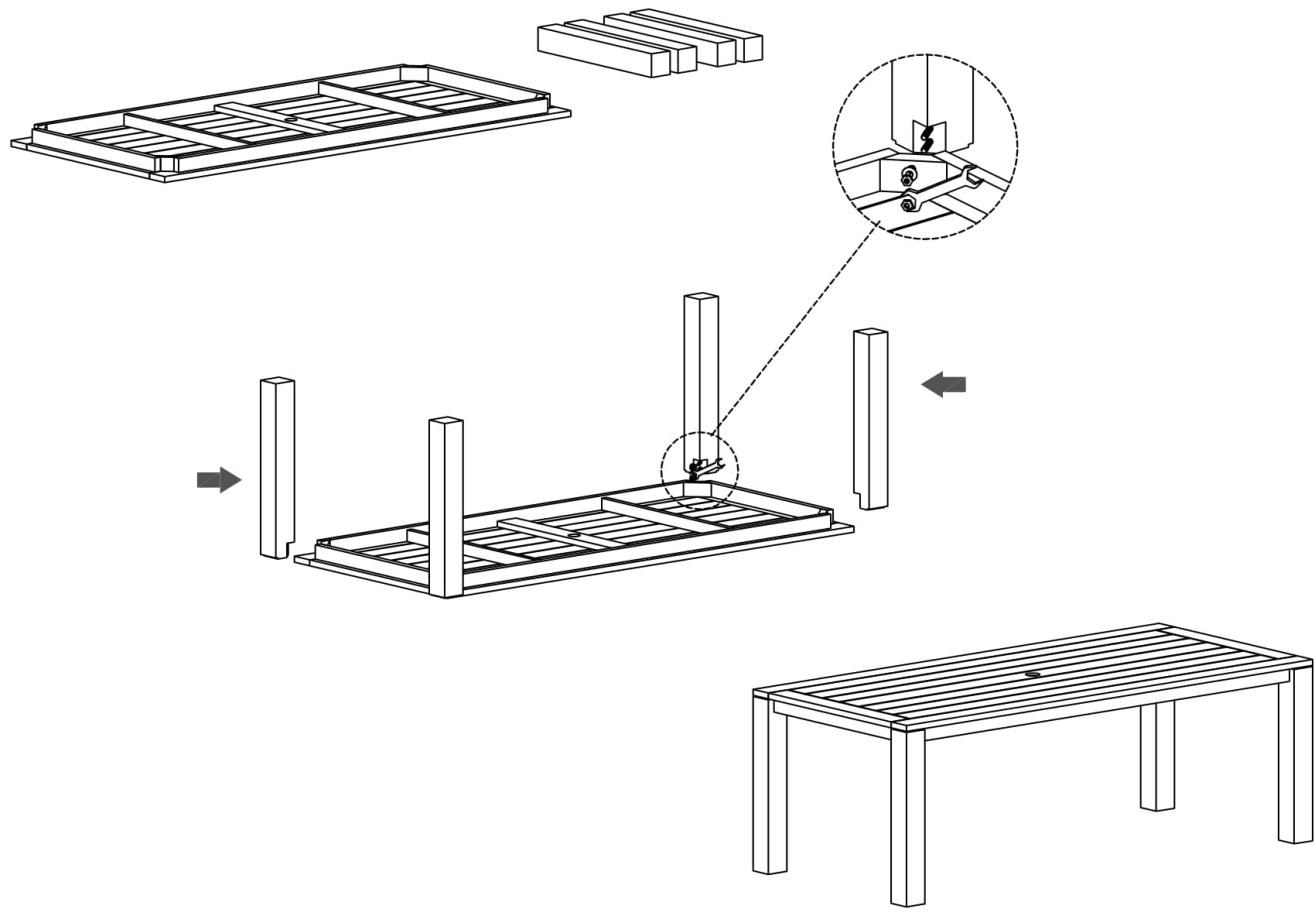

PART LIST

HARDWARE LIST

HARMONIA  
LIVING

SKU :  
HL-CLSC-TK-8RCDT

PRODUCT NAME :  
Classic Teak 8-Seater  
Rectangular Dining Table