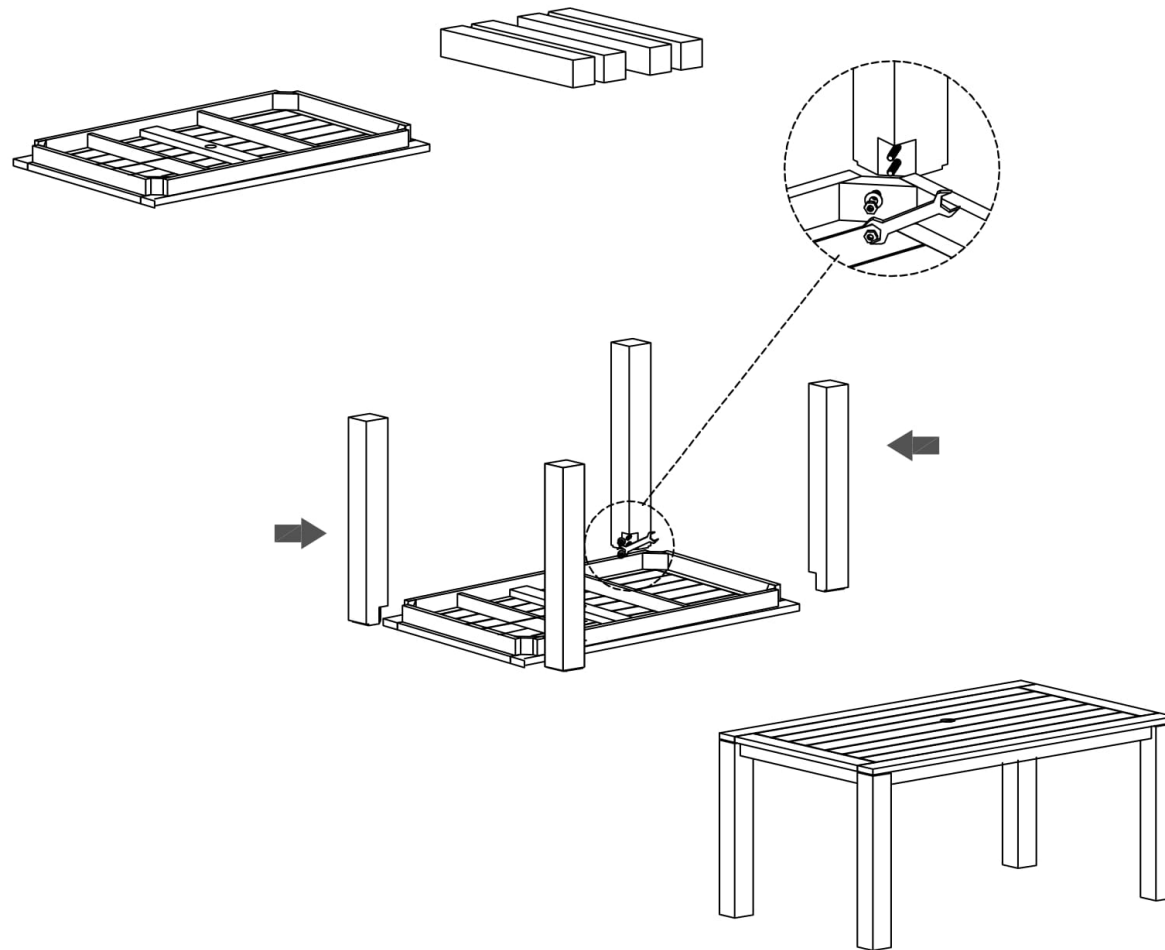

PART LIST

TOP TABLE

LEG 4

HARDWARE LIST

FLAT WASHER

SPRING WASHER

WRENCH

WRENCH

HARMONIA
LIVING

SKU :
HL-CLSC-TK-6RCDT

PRODUCT NAME :
Classic Teak 6-Seater Rectangular
Dining Table