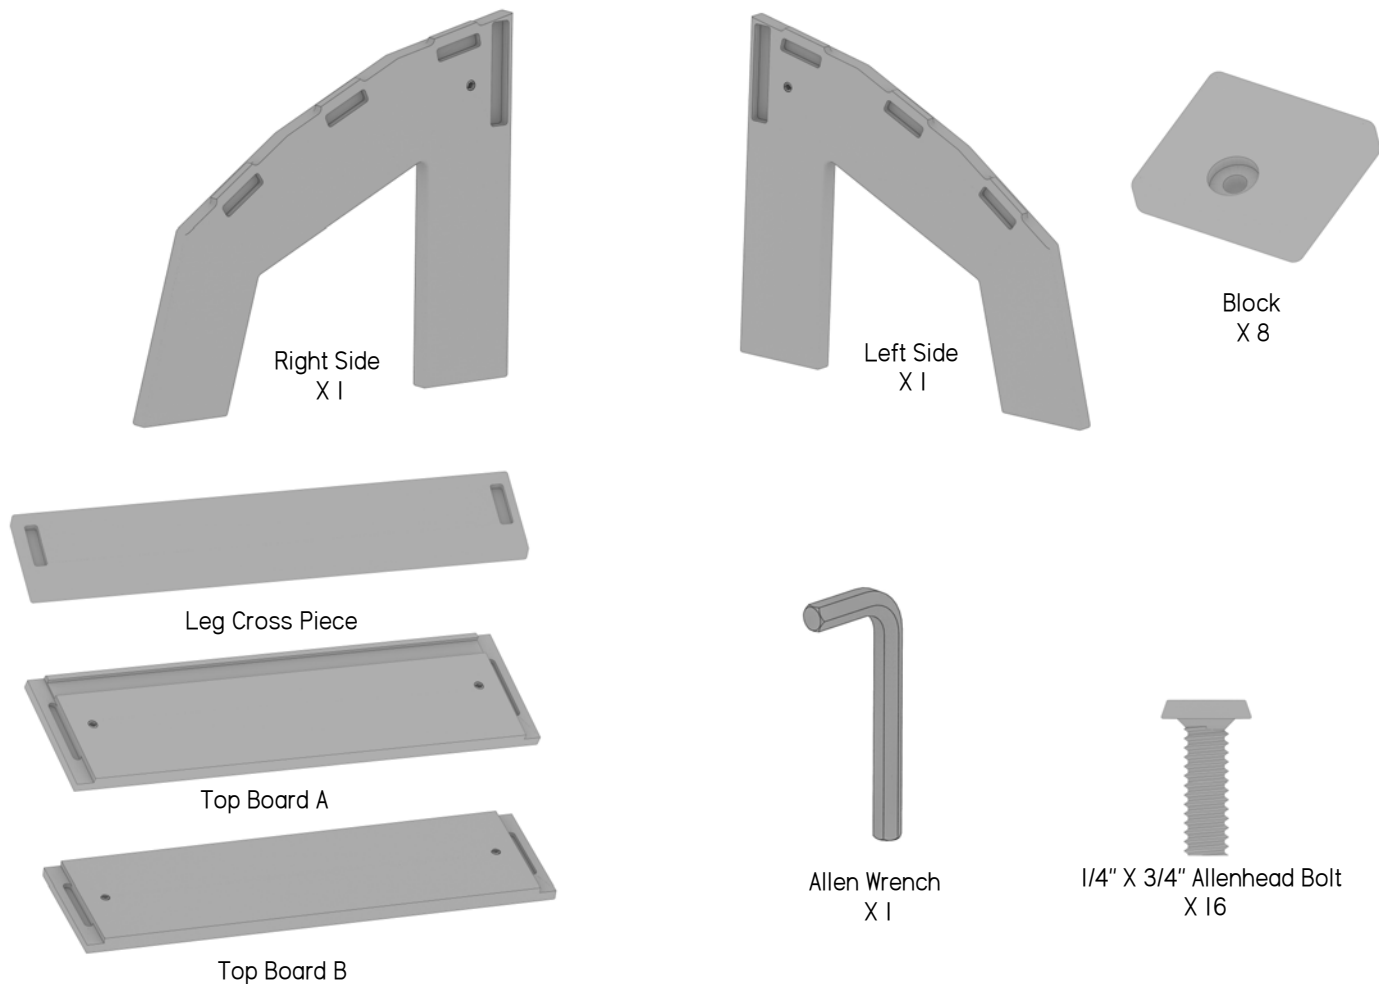

Included Parts

Assembly Tips

***Please read before beginning assembly!

To avoid damaging furniture, perform the assembly on a clean, soft surface like a carpet, blanket, or the flattened cardboard box with all the staples removed. Start the bolts with the included Allen Wrench until all of the bolts are well started, then fully install them. Be sure to tighten them very firmly. If it seems parts are not fitting properly, reread the instructions to ensure you have the correct components and are fitting them together correctly. If you need additional assistance or have questions, feel free to contact Berlin Gardens Customer Service for support at 800-593-3411. We will be happy to assist you!