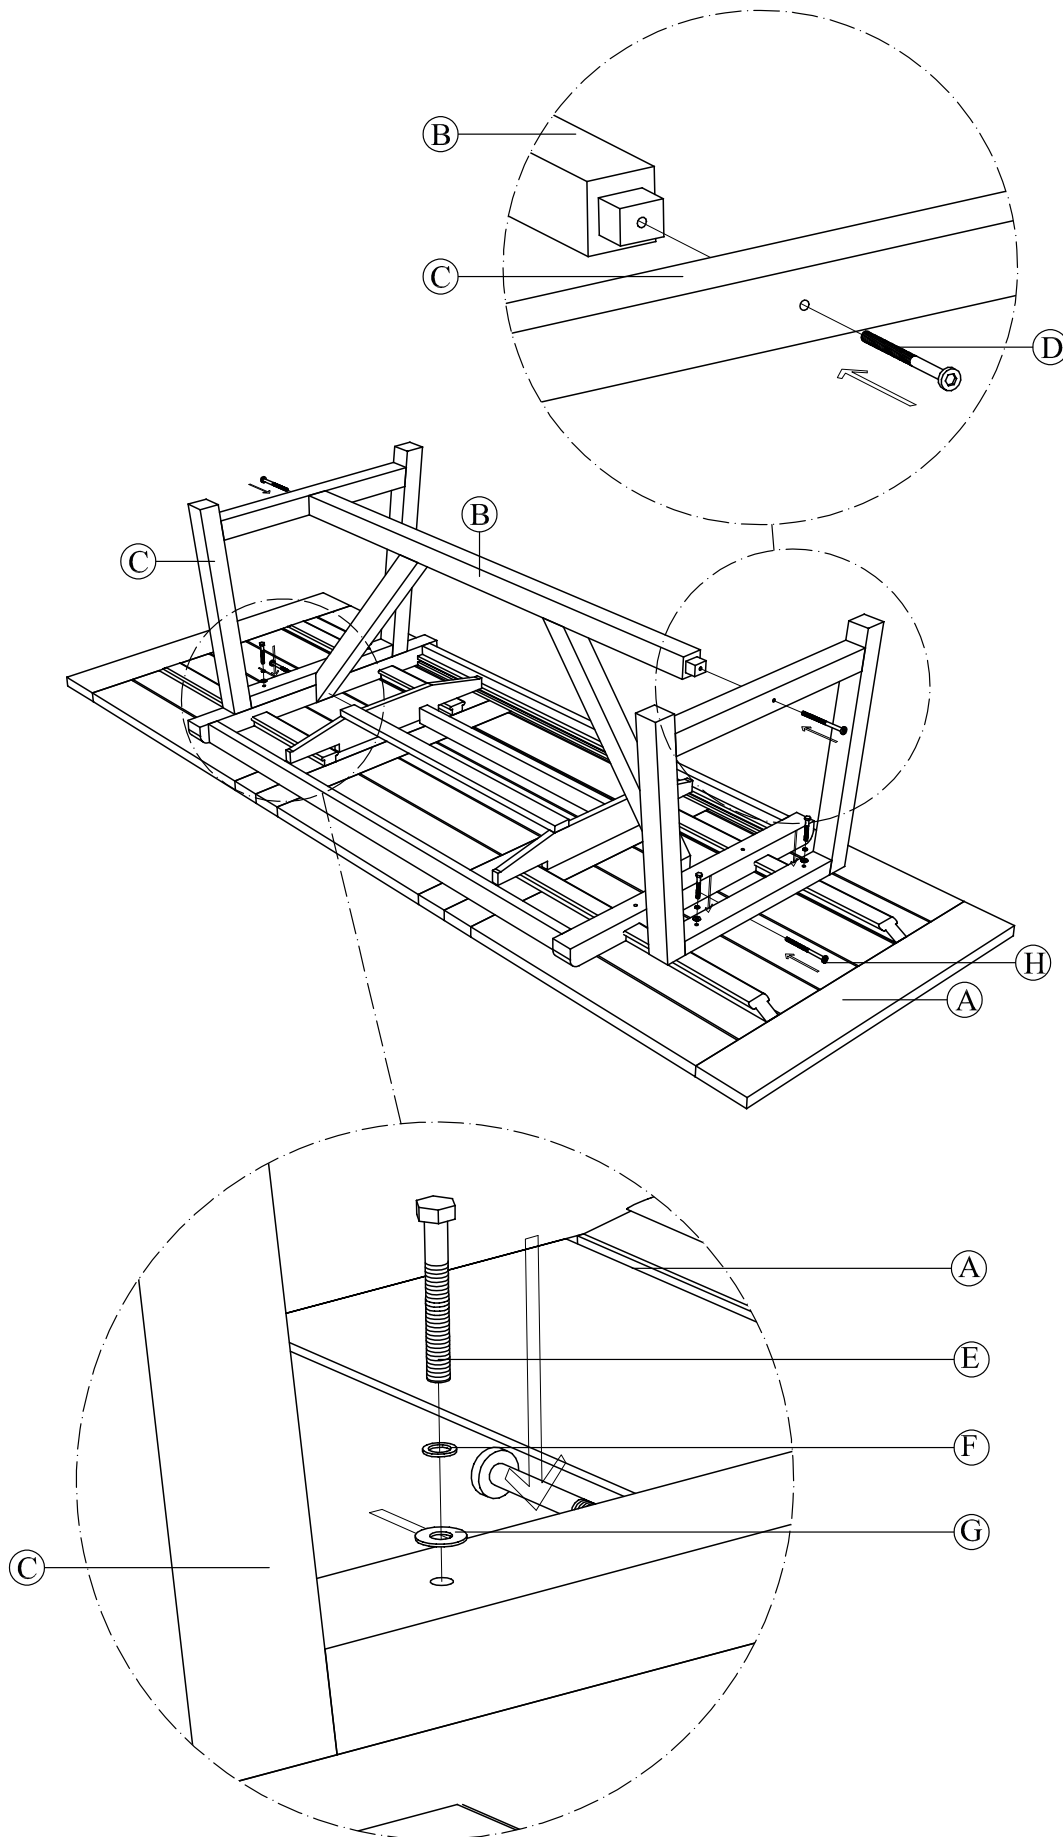

Assembly instruction

9480 GEORGE EXTENSION TABLE 200 X 100

Sika·Design[®]
HANDMADE FURNITURE

PART LIST

| | | |
|-----|--|--------------------|
| (A) | | 1 PC |
| (B) | | 1 PC |
| (C) | | 2 PCS |
| (D) | | JCBC 6X100 - 2 PCS |
| (E) | | M8X60 - 4 PCS |
| (F) | | 4 PCS |
| (G) | | 4 PCS |
| (H) | | JCBC 6X80 - 2 PCS |