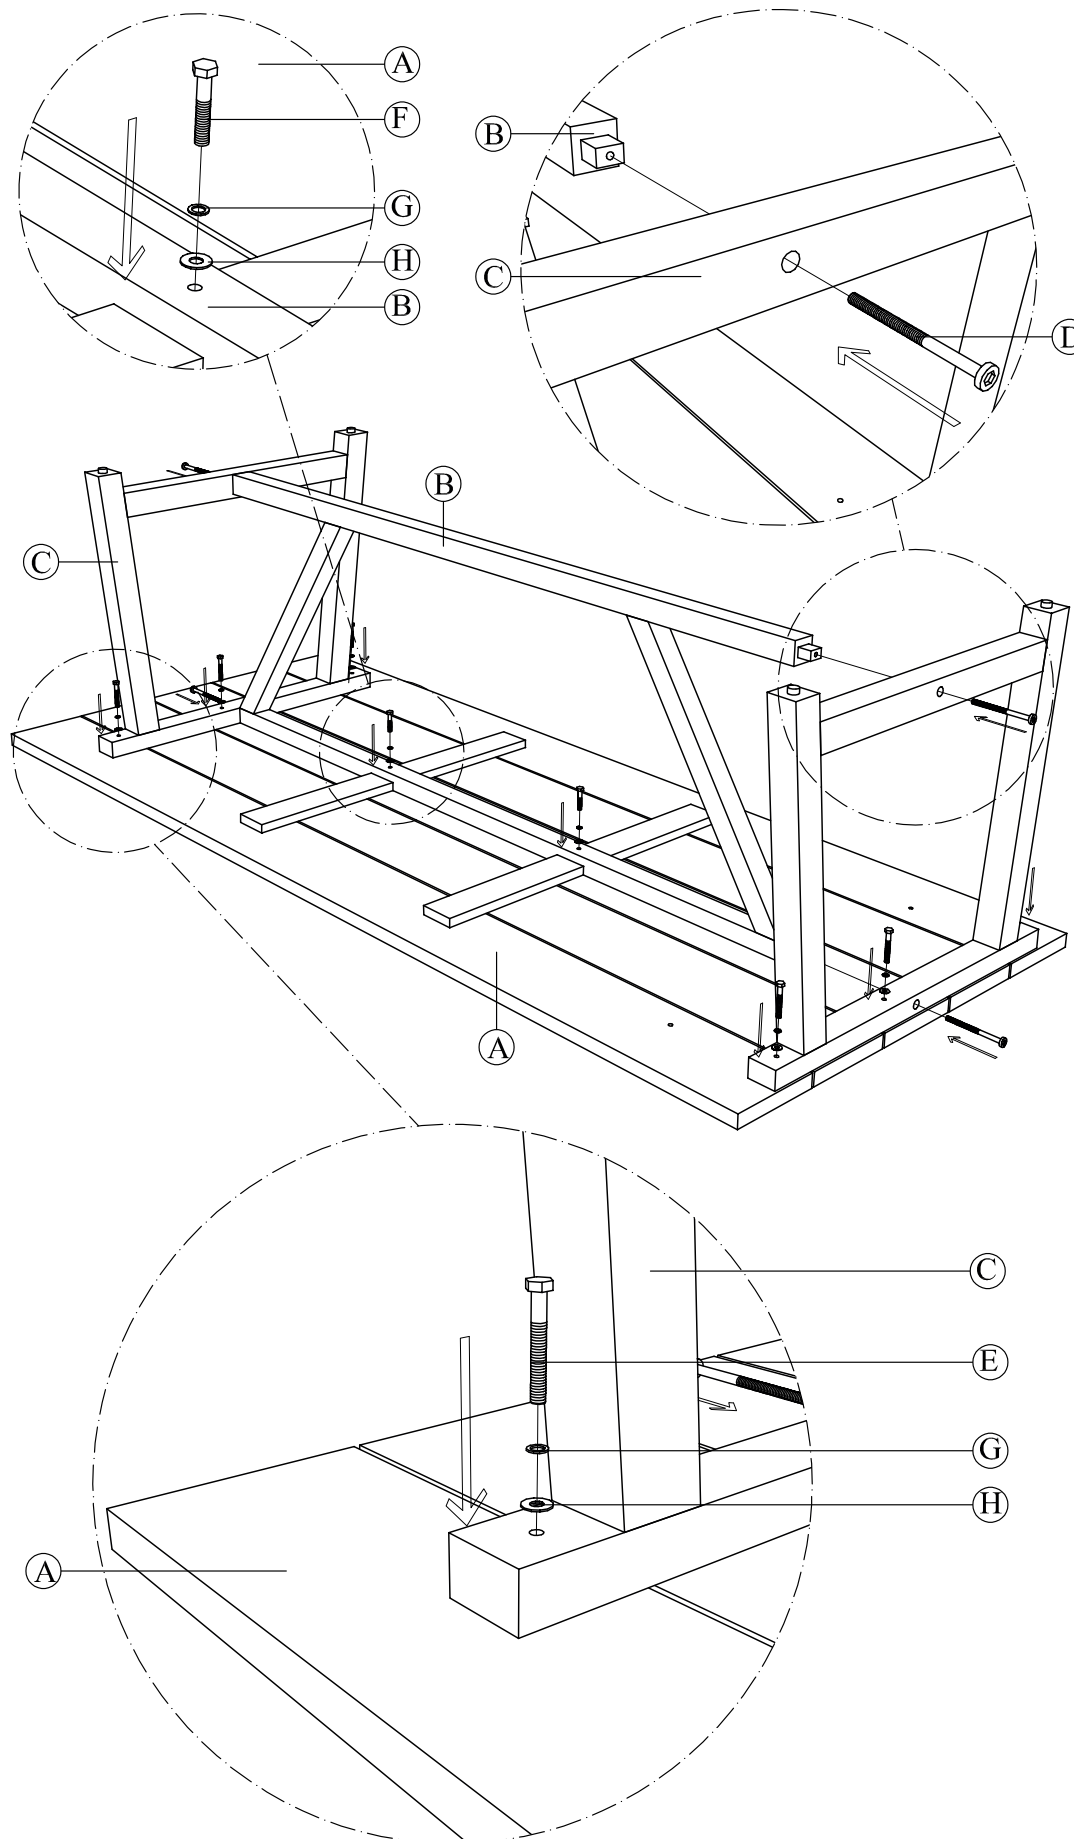

Assembly instruction

9440 GEORGE TABLE 240 X 100

Sika·Design[®]
HANDMADE FURNITURE

PART LIST