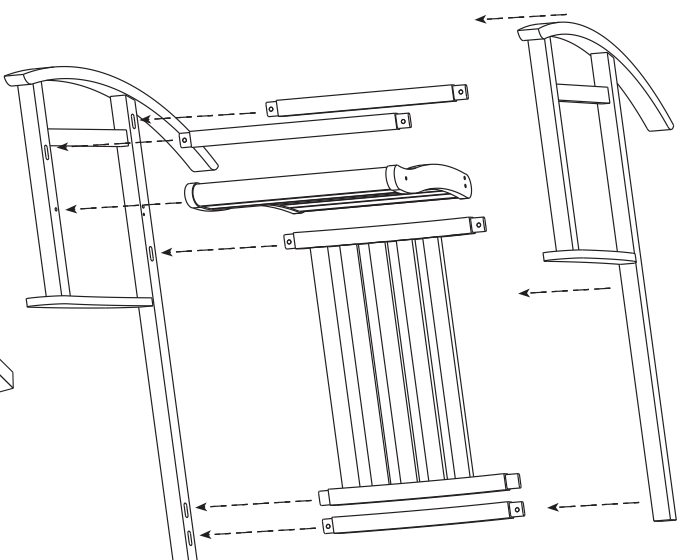

COMPONENTS

HARDWARE

A	B	C	D
 M6 x 45 mm 2 pcs.	 50 mm 2 pcs.	 2 pcs.	 1 pc.
E	F		
 8 x 28 mm 12 pcs.	 1 pc.		

TOOLS REQUIRED

STEP 1

STEP 2

STEP 3

RUBY ROCKER(#6502)