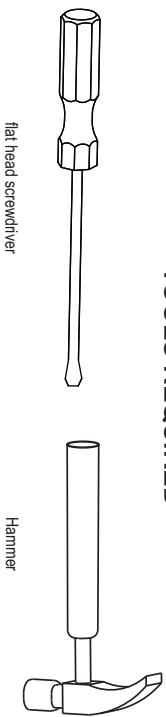

COMPONENTS

HARDWARE

A	B	C	D
 M6 x 45 mm 2 pcs.	 50 mm 2 pcs.	 2 pcs.	 1 pc.
E	F		
 8 x 28 mm 12 pcs.	 1 pc.		

TOOLS REQUIRED

STEP 1

STEP 2

STEP 3

RUBY ROCKER(#6502)