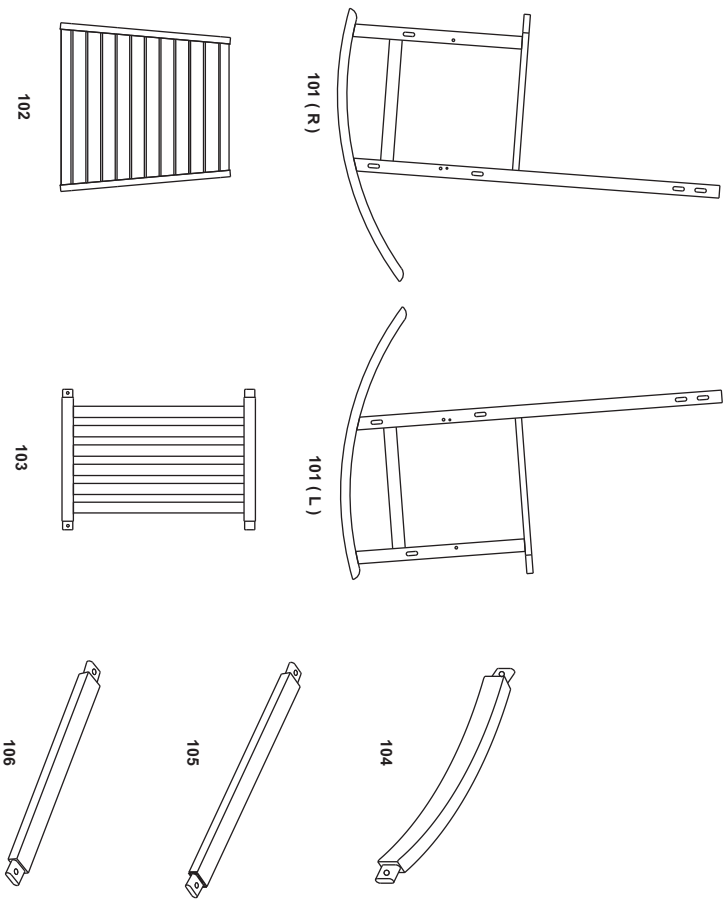

COMPONENTS

HARDWARE

A	B	C	D
 M6 x 45 mm 2 pcs.	 50 mm 2 pcs.	 2 pcs.	 1 pc.
E	F		
 8 x 28 mm 12 pcs.	 1 pc.		

TOOLS REQUIRED

STEP 1

STEP 2

STEP 3

RUBY ROCKER(#6502)