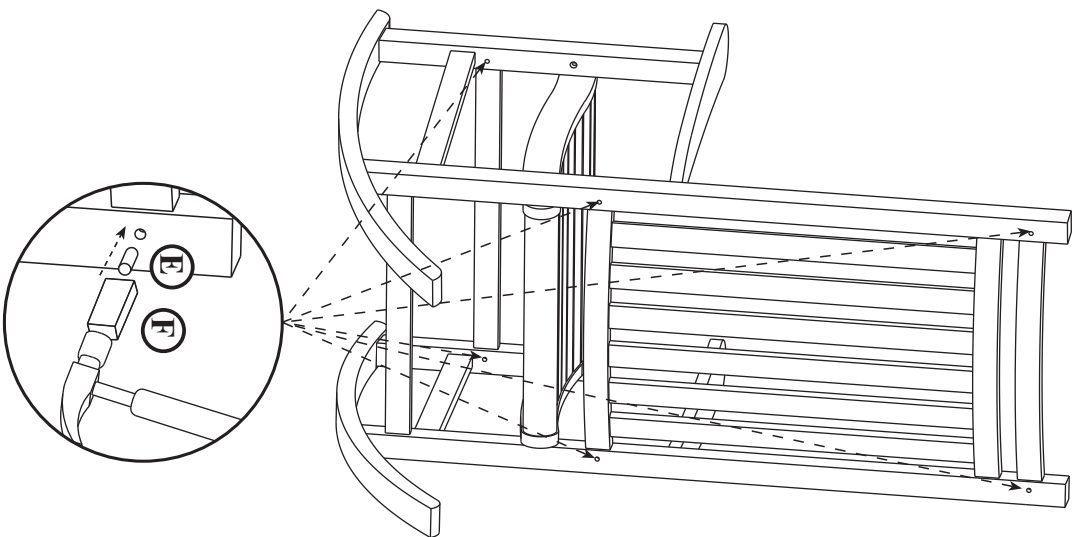

COMPONENTS

HARDWARE

A	B	C	D
 M6 x 45 mm 2 pcs.	 50 mm 2 pcs.	 2 pcs.	 1 pc.
E	F		
 8 x 28 mm 12 pcs.	 1 pc.		

TOOLS REQUIRED

STEP 1

STEP 2

STEP 3

RUBY ROCKER(#6502)