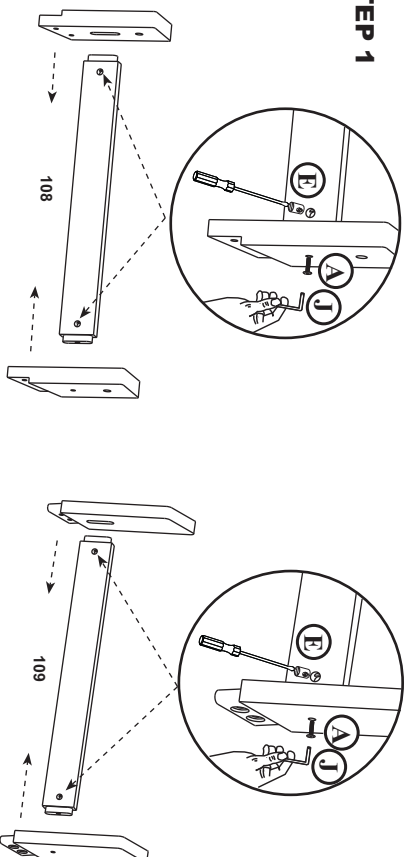

COMPONENTS

HARDWARE

A  M6 x 55 mm 4 pcs.	B  M6 x 35 mm 8 pcs.	C  M6 x 20 mm 4 pcs.	D  8 pcs.
E  4 pcs.	F  2 pcs.	G  4 pcs.	H  4 pcs.
I  4 pcs.	J  2 pcs.	K  3/8" 1 pc.	

TOOLS REQUIRED

flat head screwdriver

STEP 1

STEP 2

STEP 3

STEP 4

STEP 5

CHAISE LOUNGE (#6501)

62440

Assembly Instructions