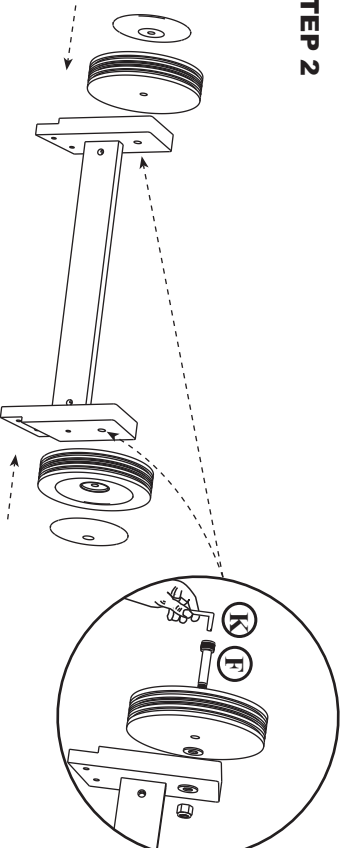

COMPONENTS

HARDWARE

A  M6 x 55 mm 4 pcs.	B  M6 x 35 mm 8 pcs.	C  M6 x 20 mm 4 pcs.	D  8 pcs.
E  4 pcs.	F  2 pcs.	G  4 pcs.	H  4 pcs.
I  4 pcs.	J  2 pcs.	K  3/8" 1 pc.	

TOOLS REQUIRED

flat head screwdriver

STEP 1

STEP 2

STEP 3

STEP 4

STEP 5

CHAISE LOUNGE (#6501)

62440

Assembly Instructions