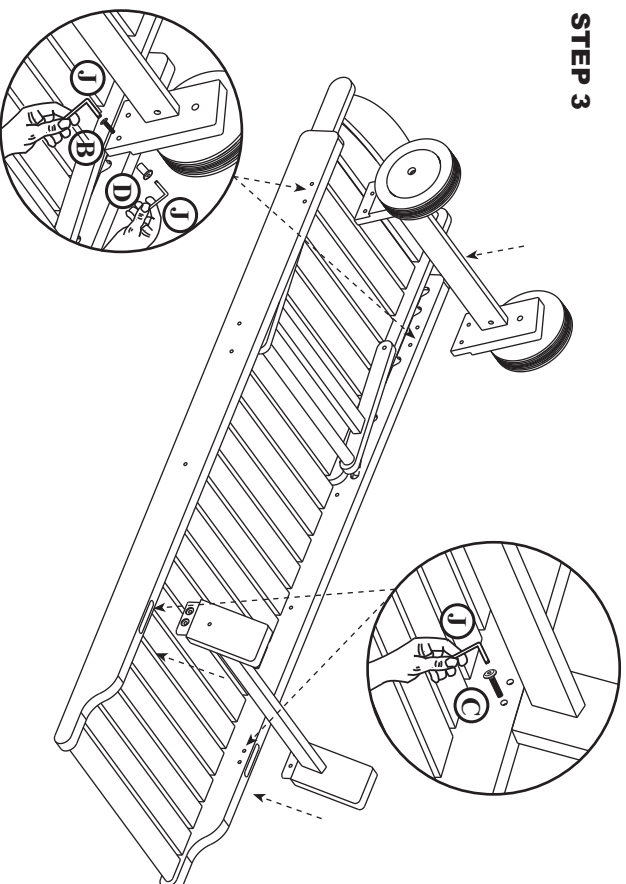

COMPONENTS

HARDWARE

A  M6 x 55 mm 4 pcs.	B  M6 x 35 mm 8 pcs.	C  M6 x 20 mm 4 pcs.	D  8 pcs.
E  4 pcs.	F  2 pcs.	G  4 pcs.	H  4 pcs.
I  4 pcs.	J  2 pcs.	K  3/8" 1 pc.	

TOOLS REQUIRED

flat head screwdriver

STEP 1

STEP 2

STEP 3

STEP 4

STEP 5

CHAISE LOUNGE (#6501)

62440

Assembly Instructions