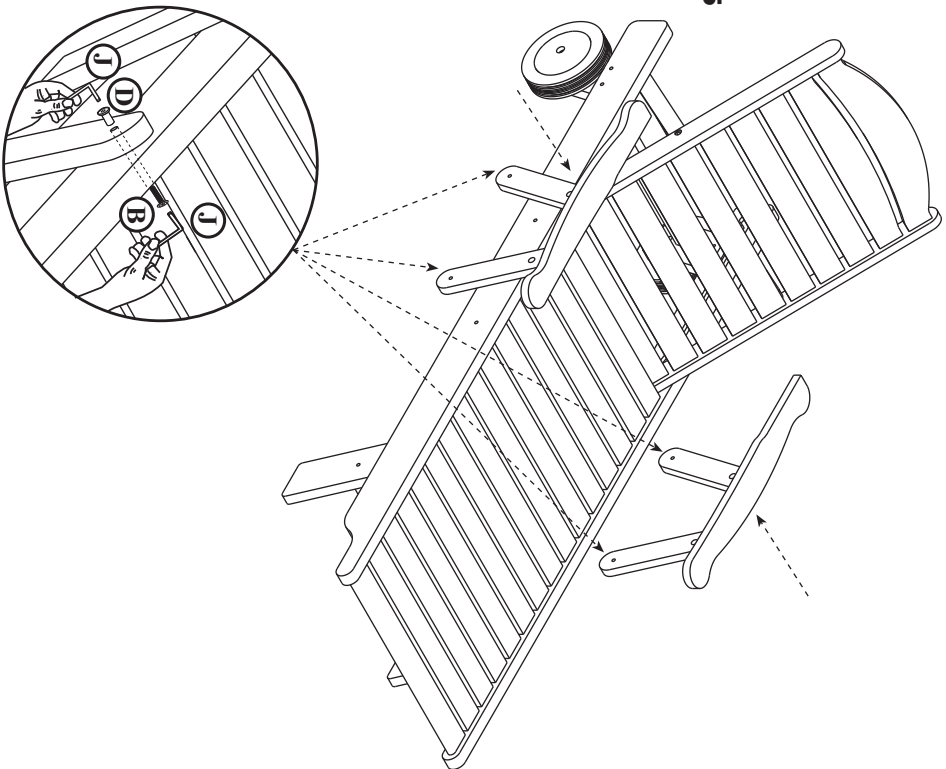

COMPONENTS

HARDWARE

A  M6 x 55 mm 4 pcs.	B  M6 x 35 mm 8 pcs.	C  M6 x 20 mm 4 pcs.	D  8 pcs.
E  4 pcs.	F  2 pcs.	G  4 pcs.	H  4 pcs.
I  4 pcs.	J  2 pcs.	K  3/8" 1 pc.	

TOOLS REQUIRED

flat head screwdriver

STEP 1

STEP 2

STEP 3

STEP 4

STEP 5

CHAISE LOUNGE (#6501)

62440

Assembly Instructions