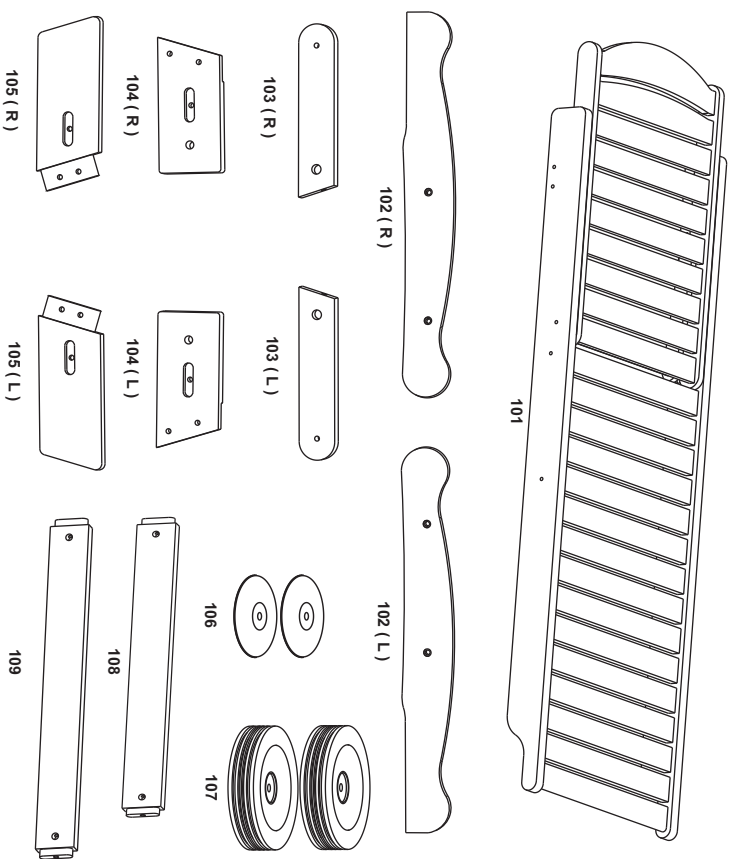

COMPONENTS

HARDWARE

A  M6 x 55 mm 4 pcs.	B  M6 x 35 mm 8 pcs.	C  M6 x 20 mm 4 pcs.	D  8 pcs.
E  4 pcs.	F  2 pcs.	G  4 pcs.	H  4 pcs.
I  4 pcs.	J  2 pcs.	K  3/8" 1 pc.	

TOOLS REQUIRED

flat head screwdriver

STEP 1

STEP 2

STEP 3

STEP 4

STEP 5

CHAISE LOUNGE (#6501)

62440

Assembly Instructions