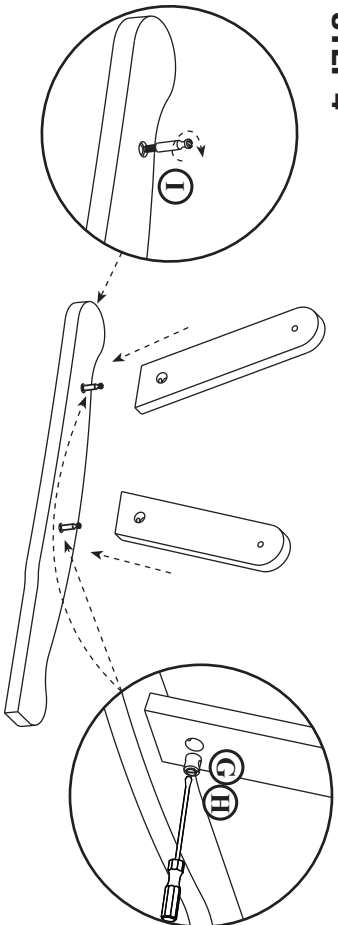

COMPONENTS

HARDWARE

A  M6 x 55 mm 4 pcs.	B  M6 x 35 mm 8 pcs.	C  M6 x 20 mm 4 pcs.	D  8 pcs.
E  4 pcs.	F  2 pcs.	G  4 pcs.	H  4 pcs.
I  4 pcs.	J  2 pcs.	K  3/8" 1 pc.	

TOOLS REQUIRED

flat head screwdriver

STEP 1

STEP 2

STEP 3

STEP 4

STEP 5

CHAISE LOUNGE (#6501)

62440

Assembly Instructions