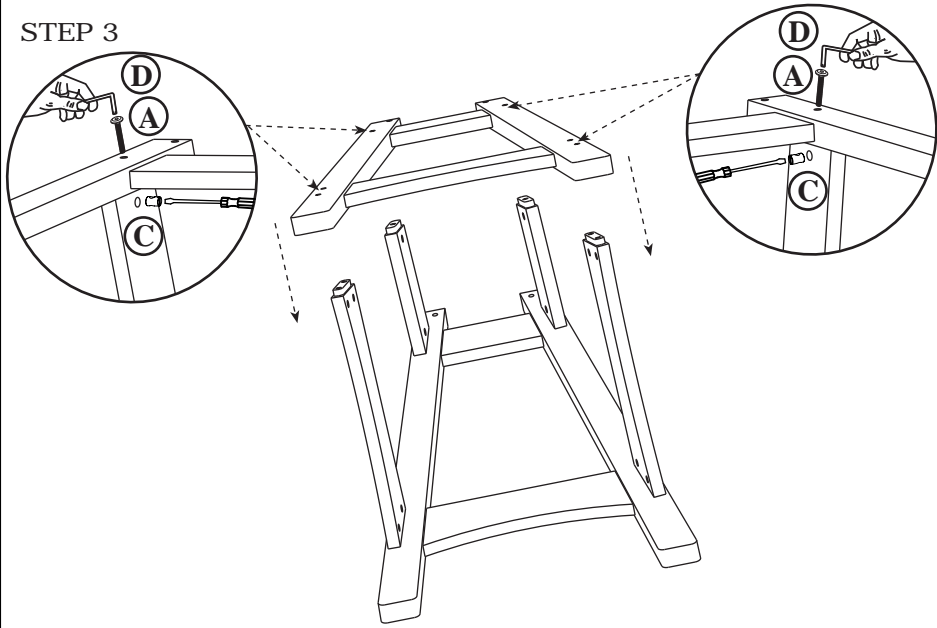

flat head screwdriver

STEP 1

STEP 2

STEP 3

STEP 4

VENICE HI DINING TABLE(#6426)

62230

Assembly Instructions