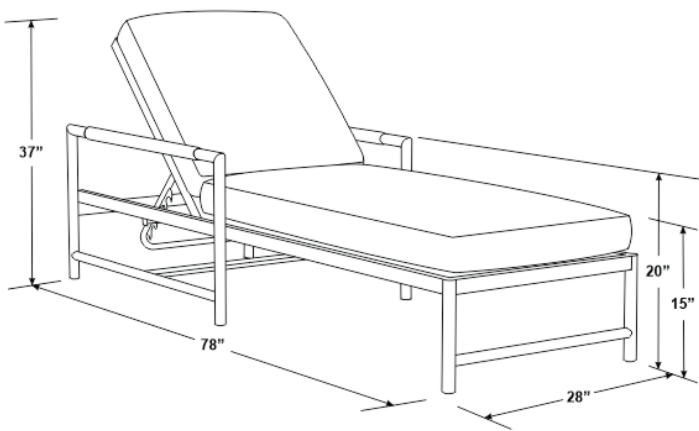

SABBIA CHAISE

SKU 4901-9

SPECS

Width: 28"

Depth: 78"

Height: 16"

Weight: 37 lbs

- Fully welded, scratch-resistant powder-coated aluminum frame in satin white finish
- Wrapped in weather-resistant colorfast rope in natural weather resistant, high-resiliency foam cushion
- Stocked in Premium Sunbrella fabric in Echo Ash without welt
- Non-marking plastic glides
- Commercial Quality Construction
- Standard 54" fabrics COM yardage required: 5 yards