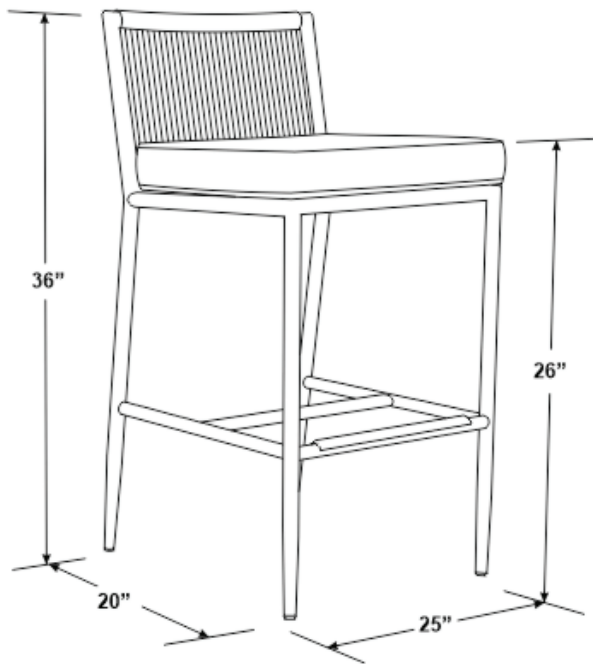

SABBIA COUNTER STOOL

SKU 4901-7C

SPECS

Width: 25"

Depth: 20"

Height: 36"

Seat Height: 26"

Weight: 13 lbs

- Fully welded, scratch-resistant powder-coated aluminum frame in satin white finish
- Wrapped in weather-resistant colorfast rope in natural weather resistant, high-resiliency foam cushion
- Stocked in Premium Sunbrella fabric in Echo Ash without welt
- Non-marking plastic glides
- Commercial Quality Construction
- Standard 54" fabrics COM yardage required: 1 yard