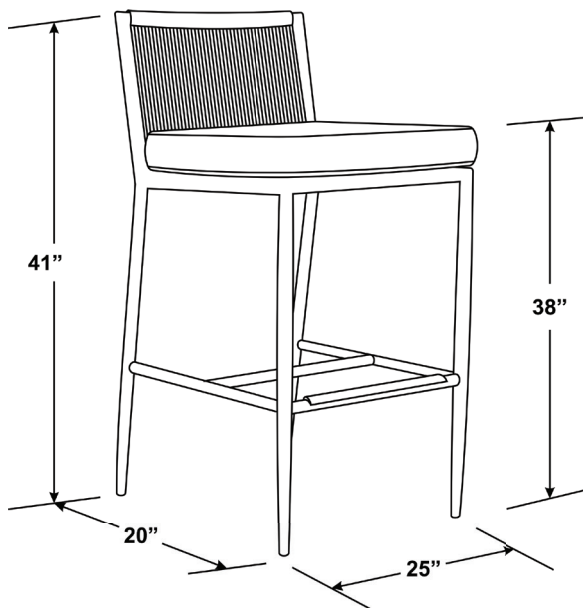

SABBIA BARSTOOL

SKU 4901-7B

SPECS

Width: 25"
Depth: 20"
Height: 41"
Seat Height: 31"
Weight: 14 lbs

- Fully welded, scratch-resistant powder-coated aluminum frame in satin white finish
- Wrapped in weather-resistant colorfast rope in natural weather resistant, high-resiliency foam cushion
- Stocked in Premium Sunbrella fabric in Echo Ash without welt
- Non-marking plastic glides
- Commercial Quality Construction
- Standard 54" fabrics COM yardage required: 1 yard