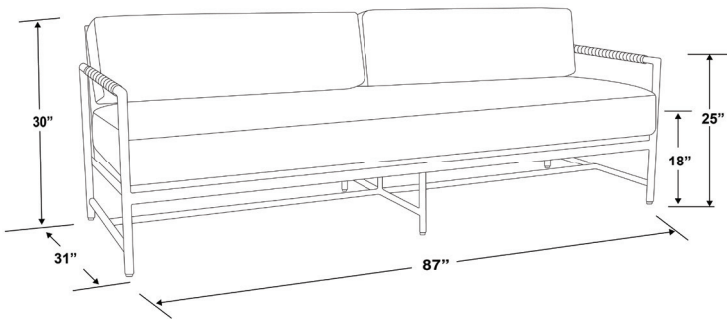

SABBIA SOFA

SKU 4901-23

SPECS

- Width: 87"
 - Depth: 31"
 - Height: 30"
 - Arm Height: 25"
 - Seat Height: 18"
 - Weight: 55 lbs
- Fully welded, scratch-resistant powder-coated aluminum frame in satin white finish
 - Wrapped in weather-resistant colorfast rope in natural weather resistant, high-resiliency foam cushion
 - Stocked in Premium Sunbrella fabric in Echo Ash without welt
 - Non-marking plastic glides
 - Commercial Quality Construction
 - Standard 54" fabrics COM yardage required: 7.5 yards