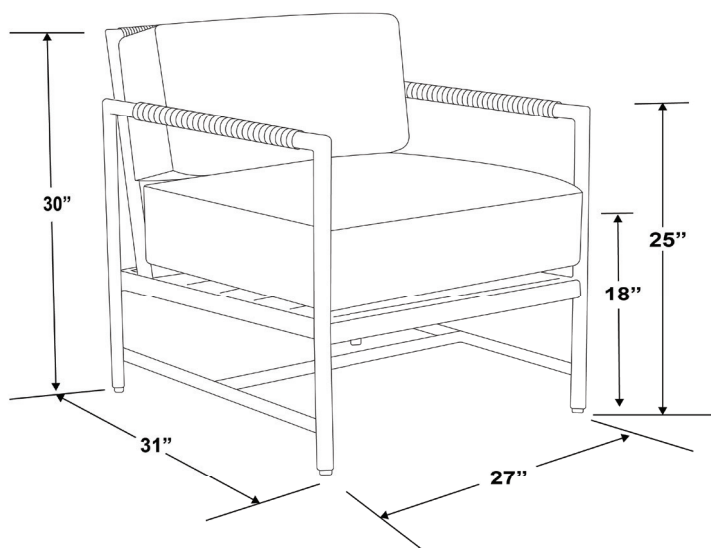

## SPECS

- Width: 27"
  - Depth: 31"
  - Height: 30"
  - Arm Height: 25"
  - Seat Height: 18"
  - Weight: 24 lbs
- Fully welded, scratch-resistant powder-coated aluminum frame in satin white finish
  - Wrapped in weather-resistant colorfast rope in natural weather resistant, high-resiliency foam cushion
  - Stocked in Premium Sunbrella fabric in Echo Ash without welt
  - Non-marking plastic glides
  - Commercial Quality Construction
  - Standard 54" fabrics COM yardage required: 3.5 yards