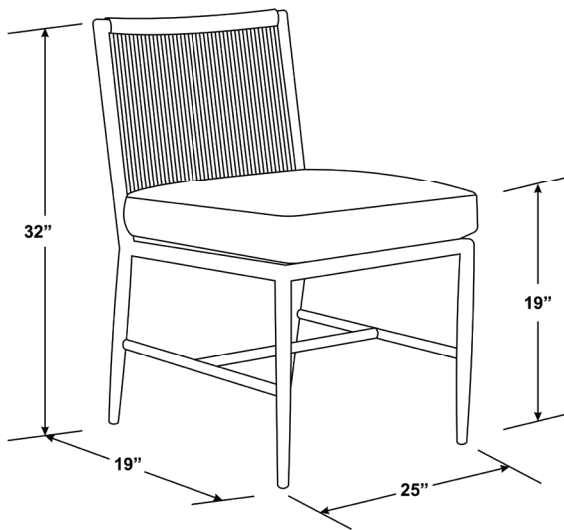

# SABBIA ARMLESS DINING CHAIR

SKU 4901-1A

## SPECS

Width: 19"

Depth: 25"

Height: 32"

Seat Height: 19"

Arm Height: 25"

Weight: 12 lbs

- Fully welded, scratch-resistant powder-coated aluminum frame in satin white finish
- Wrapped in weather-resistant colorfast rope in natural weather resistant, high-resiliency foam cushion
- Stocked in Premium Sunbrella fabric in Echo Ash without welt
- Non-marking plastic glides
- Commercial Quality Construction
- Standard 54" fabrics COM yardage required: 1 yard