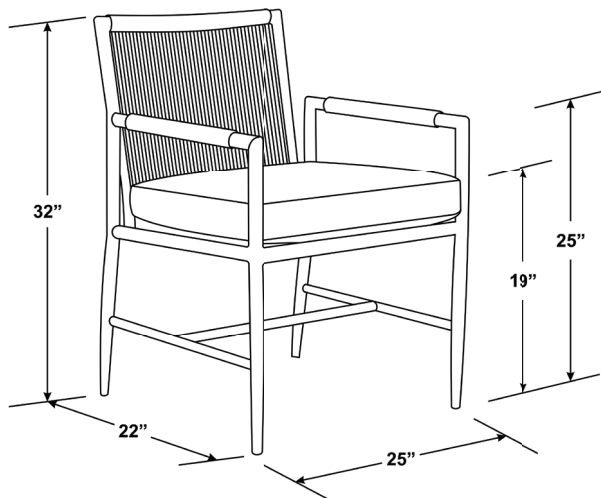

SABBIA DINING CHAIR

SKU 4901-1

SPECS

Width: 23"
Depth: 25"
Height: 19"
Arm Height: 25"
Seat Height: 19"
Weight: 14 lbs

- Fully welded, scratch-resistant powder-coated aluminum frame in satin white finish
- Wrapped in weather-resistant colorfast rope in natural weather resistant, high-resiliency foam cushion
- Stocked in Premium Sunbrella fabric in Echo Ash without welt
- Non-marking plastic glides
- Commercial Quality Construction
- Standard 54" fabrics COM yardage required: 1 yard