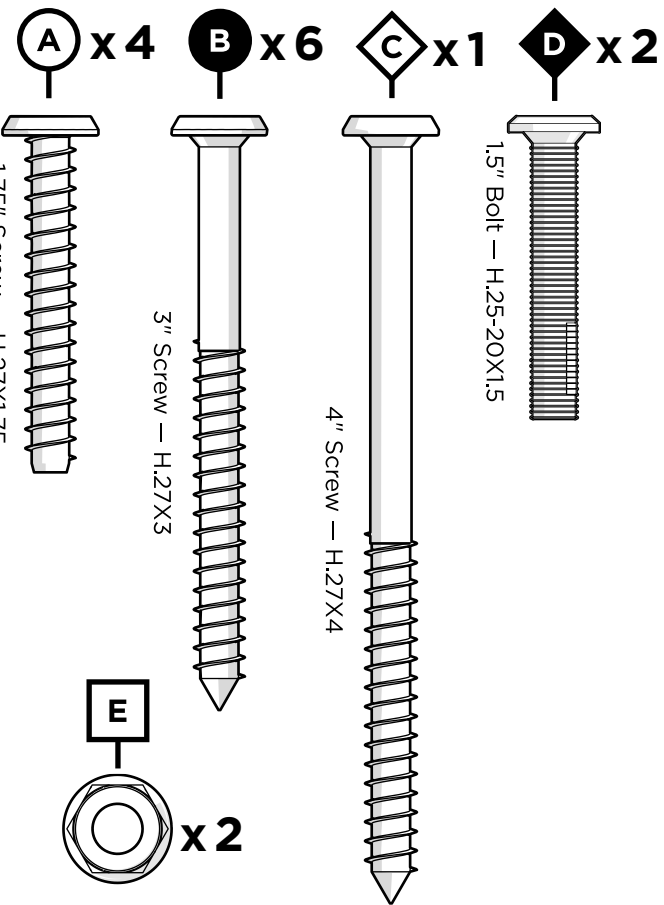

# TOOLS

4mm hex key  
(included)

4mm T-handle  
hex key (included)

# PARTS

Something missing?  
Call (833) 665-6300

1

2

3

4

POLYWOOD