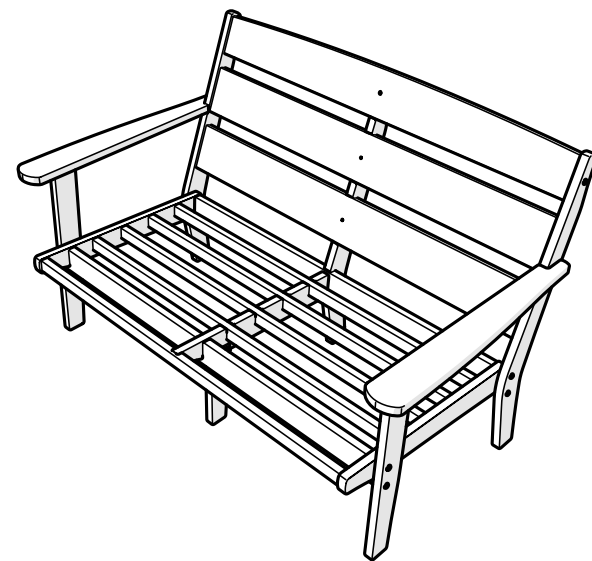

# POLYWOOD

### 4412X Lakeside Deep Seating Loveseat