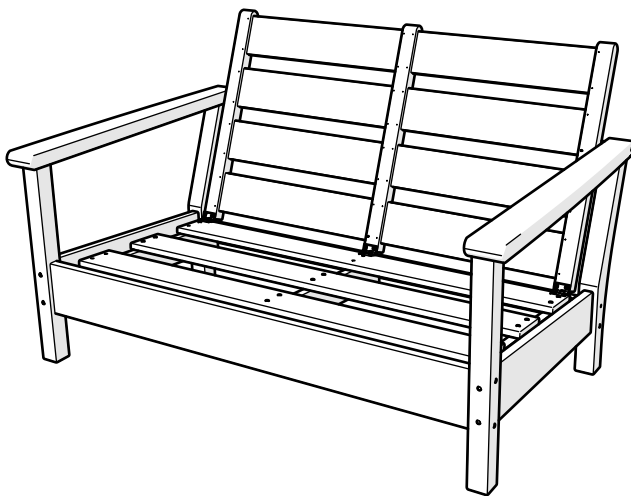

POLYWOOD

Assembly Instructions

..... 20-Year Warranty

To view our full warranty, please visit polywoodoutdoor.com/warranty

Easily register your product using one of the methods below:

Text POLYWOOD to 71403
Receive a link to register online

— or —

Register on our website
register.polywoodoutdoor.com

— or —

Send a Picture
Take a photo of the icon below and text it to 71403 (US only)

x4

Hole Plug — HSP.312x.25
(Extra)

NO ASSEMBLY REQUIRED

4002X
Harbour Settee