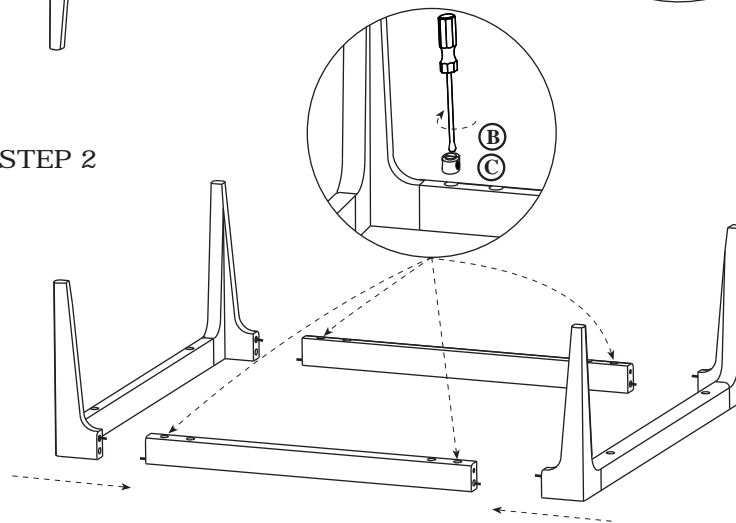

TOOLS REQUIRED

flat head screwdriver

STEP 1

STEP 2

STEP 3

STEP 4

STEP 5

MIX SQUARE COFFEE TABLE

28720

Assembly Instructions