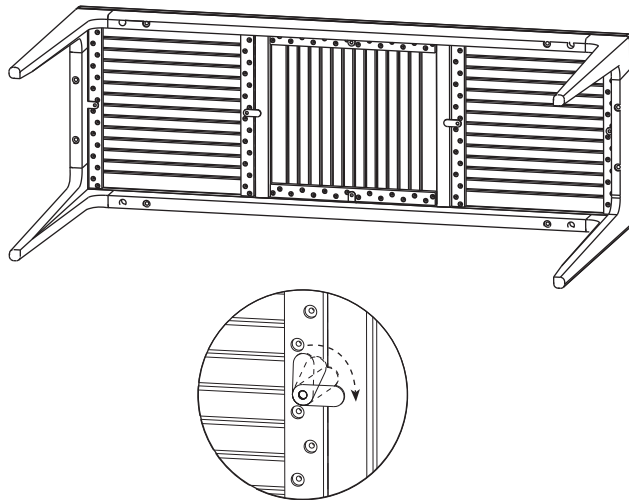

flat head screwdriver

STEP 1

STEP 2

STEP 3

STEP 4

STEP 5

MIX RECTANGULAR COFFEE TABLE

28710